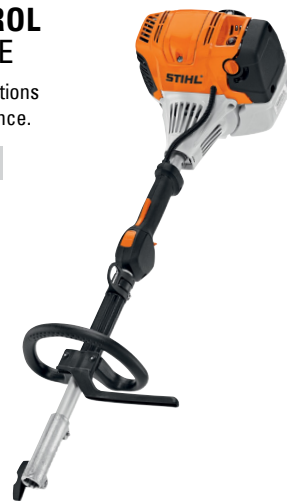

KM 131 R PETROL COMBI ENGINE

For professional applications requiring high performance.

36.3cc / 1.4kW / 4.4kg

**NOW
$895**

Offers on selected products and valid from 01 March 2021 - 31 May 2021 or while stocks last. Terms and conditions apply. See in-store or online for details.

STIHL SHOP

LOVE YOUR LAND