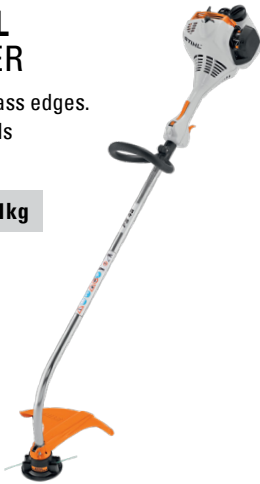

## FS 45 PETROL LINETRIMMER

Great for trimming grass edges.  
Multi-function controls  
with loop-handle.

0.75kW / 27.2cc / 4.1kg

**FREE  
UPGRADE**

From FS 45

**SAVE \$80**

**UPGRADE FEATURES**

Easier to start

## FS 45 C-E PETROL LINETRIMMER with EasyStart

Light and high performance  
with simplified starting system.

0.75kW / 27.2cc / 4.3kg

**NOW  
\$295**